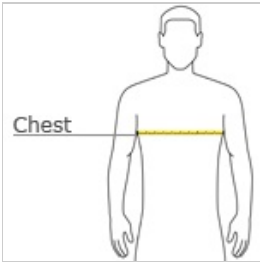

Sport-Tek® Youth PosiCharge™ Classic Mesh Reversible Tank YST500

A moisture-wicking tank with open hole mesh for a classic look and PosiCharge technology for improved color-fastness.

- 3.5-ounce, 100% Cationic polyester mesh
- White mesh reverse
- Double-layer construction with open, individually hemmed layers for easy decoration
- Tag at hem on color side

HOW TO MEASURE

CHEST
With arms down at sides, measure around the upper body, under arms and over the fullest part of the chest.

SIZE CHART

	XS	S	M	L	XL
Size	4	6/8	10/12	14/16	18/20
Chest	25-26	26-28	28-30	30-32	32-35